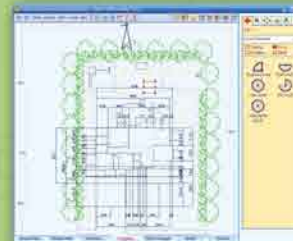

Visualize how your plants will look in three, five, or ten years.

Plant Encyclopedia

Browse 4,600 plants based on 20 different characteristics and plan the perfect garden. View photos, descriptions, and details of plants. It's the most powerful plant research tool available.

4,600
PLANT ENCYCLOPEDIA

Hardiness maps make it easy to decide which plants are ideal for your location.

View your design from any angle & time of day.

Color-coded plans make it easy to identify different parts of your designs.

Specify type of sprinkler, PVC tubing, spray pattern & more.

Irrigation Systems

Keep your yard looking beautiful by designing a custom irrigation system. Select from a variety of pipes and sprinkler heads that meet your irrigation needs.