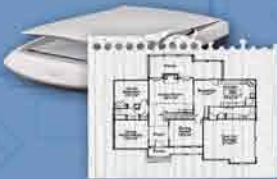

Scan & Trace Ideas into Blueprints

Quickly scan and trace a sketch of your dream home or garden or import a picture of any floorplan.